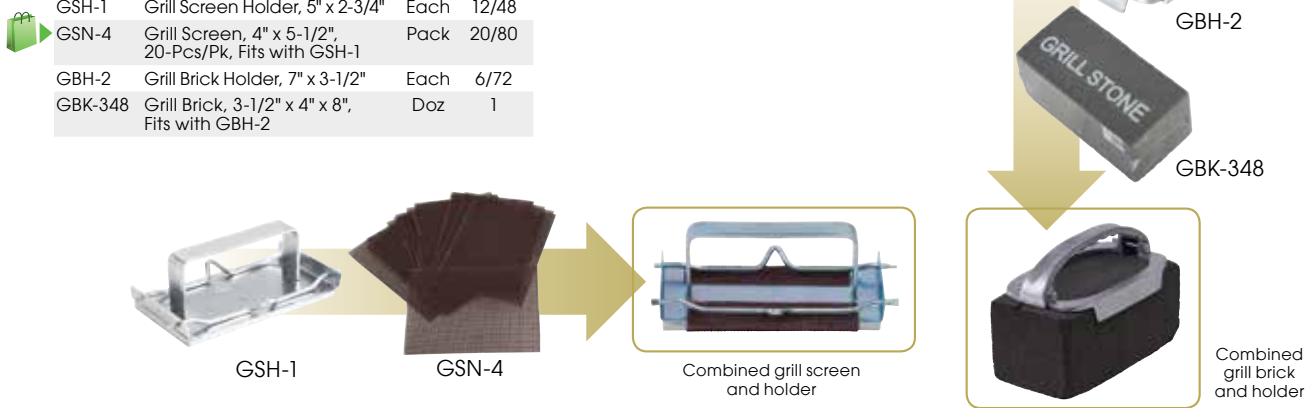

HEAVY-DUTY ALUMINUM GRILL SCRAPER

This large grill scraper with 6" wide blade features an ergonomic top-grip positioned behind the splash-guard, designed for efficient, anti-fatigue handling.

- ◆ Sharp 6" wide blade
- ◆ Dual-grip to apply added pressure when removing grease and grime from flat tops or griddles
- ◆ Splash-guard positioned above scraper blade deflects and helps collect debris for easy cleanup

ITEM	DESCRIPTION	BLADE	UOM	CASE
SCRP-14	16"L x 6"W x 4-1/2"H, NSF		Each	1/12
SCRP-6B	Replacement Blade for SCR-14, 6-Pcs/Pk		Pack	1/12

GRILL MAINTENANCE

SCR-14 NSF

SCR-6B

ALUMINUM GRILL SCRAPER

A great way to clean the grill quickly and safely. The handle is designed to keep hands and fingers away from the hot grill surface.

ITEM	DESCRIPTION	BLADE	UOM	CASE
SCR-12	12" Alu Scraper	4"	Each	12/72
SCR-4B	Replacement Blades for SCR-12, 10-Pcs/Pk		Pack	10/100

SCR-12

SCR-4B

GRILL CLEANERS

ITEM	DESCRIPTION	UOM	CASE
GSH-1	Grill Screen Holder, 5" x 2-3/4"	Each	12/48
GSN-4	Grill Screen, 4" x 5-1/2", 20-Pcs/Pk, Fits with GSH-1	Pack	20/80
GBH-2	Grill Brick Holder, 7" x 3-1/2"	Each	6/72
GBK-348	Grill Brick, 3-1/2" x 4" x 8", Fits with GBH-2	Doz	1

GSH-1

GSN-4

Combined grill screen and holder

GBH-2

GBK-348

Combined grill brick and holder

MINI UTILITY BRUSHES

- ◆ Ideal for cleaning ceramic tiles and narrow spaces