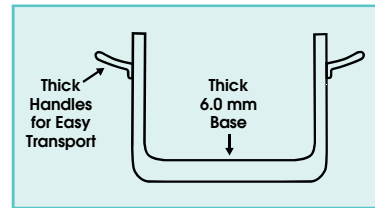

Sturdy handles

Extra thick reinforced base

ALBH-28

ASHP-60

ALHP-120

ELEMENTAL ALUMINUM EXTRA-HEAVYWEIGHT COOKWARE

6.0 MM, 1/4" THICKNESS

- ◆ Extra-durable 6mm thick aluminum core ensures long-lasting performance through constant heating & washing
- ◆ 3003 Aluminum for superior heat distribution
- ◆ Riveted handles designed for strength & durability
- ◆ Wide base & high walls allow for recipe versatility

NSF 3003 ELEMENTAL ALUMINUM COOKWARE

EXTRA HEAVYWEIGHT ALUMINUM STOCK POTS

ITEM	DESCRIPTION	SIZE (DIA X HEIGHT)	UOM	CASE
ALHP-12	12 Qt	10-1/8" x 9-3/8"	Each	1
ALHP-16	16 Qt	11-3/8" x 10-1/4"	Each	1
ALHP-20	20 Qt	12-1/8" x 10-1/2"	Each	1
ALHP-24	24 Qt	12-1/8" x 11-3/8"	Each	1
ALHP-32	32 Qt	14-1/8" x 13"	Each	1
ALHP-40	40 Qt	14-3/4" x 14-1/2"	Each	1
ALHP-60	60 Qt	16-1/4" x 17-3/8"	Each	1
ALHP-80	80 Qt	19-1/4" x 17"	Each	1
ALHP-100	100 Qt	20-1/4" x 18-3/8"	Each	1
ALHP-120	120 Qt, 4 Hdls	21-5/8" x 19-1/2"	Each	1
ALHP-140	140 Qt, 4 Hdls	23-5/8" x 19-5/8"	Each	1
ALHP-160	160 Qt, 4 Hdls	23-5/8" x 21-7/8"	Each	1