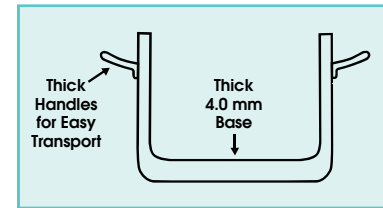

ALST-80

ASSP-40

Sturdy handles

Extra thick reinforced base

ASET-5

ELEMENTAL ALUMINUM HEAVYWEIGHT COOKWARE

4.0 MM, 3/16" THICKNESS

- ◆ Durable 4mm thick aluminum core ensures long-lasting performance with constant heating & washing
- ◆ 3003 Aluminum for superior heat distribution
- ◆ Riveted handles designed for strength & durability
- ◆ Wide base & high walls allow for recipe versatility

HEAVYWEIGHT ALUMINUM STOCK POTS

ITEM	DESCRIPTION	SIZE (DIA X HEIGHT)	UOM	CASE
ALST-8	8 Qt	9-3/8" x 7-1/2"	Each	1
ALST-10	10 Qt	10-1/8" x 8-1/4"	Each	1
ALST-12	12 Qt	10-1/8" x 9-3/8"	Each	1
ALST-16	16 Qt	11-3/8" x 10-1/4"	Each	1
ALST-20	20 Qt	12-1/8" x 10-1/2"	Each	1
ALST-24	24 Qt	13" x 11-3/8"	Each	1
ALST-32	32 Qt	14-1/8" x 13"	Each	1
ALST-40	40 Qt	14-3/4" x 14-1/2"	Each	1
ALST-50	50 Qt	16-1/4" x 15"	Each	1
ALST-60	60 Qt	16-1/4" x 17-3/8"	Each	1
ALST-80	80 Qt	19-1/4" x 17"	Each	1
ALST-100	100 Qt	20-1/4" x 18-3/8"	Each	1