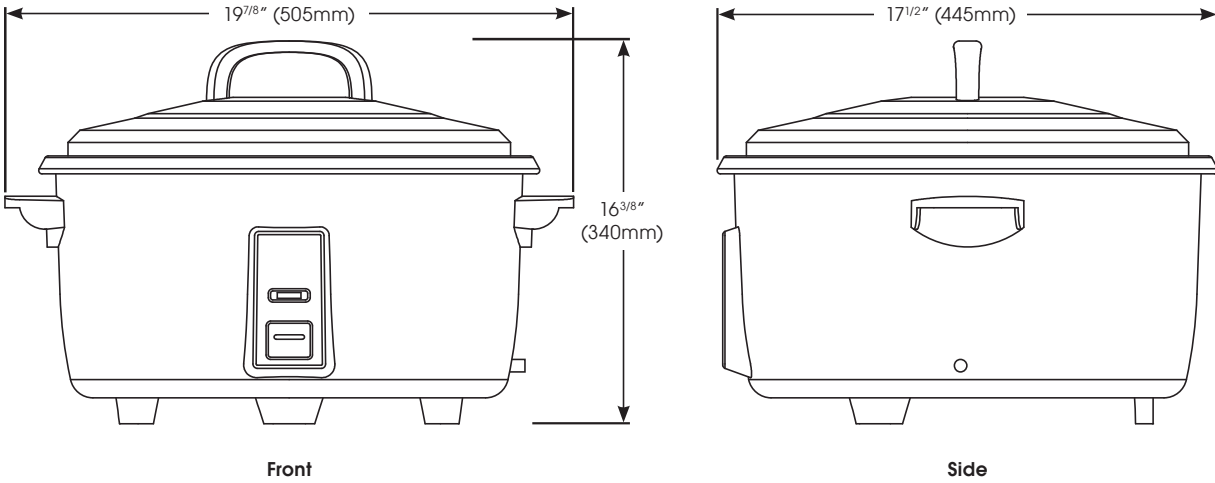

Winco® 30 Cup Rice Cooker

Model: RC-P301

Specifications

MODEL	DESCRIPTION	OVERALL DIMENSIONS			VOLTS	HZ	WATTS	AMPS	PLUG	SHIP WEIGHT
		LENGTH	DEPTH	HEIGHT						
RC-P301	30 Cup Rice Cooker	19-7/8" (505mm)	17-1/2" (445mm)	13-3/8" (340mm)	120	60	1550	13	NEMA 5-15P	15 lbs (6.8 kgs)

Cord Location

Right side

Plug Configuration

NEMA 5-15P

Product Specs

30 Cup Rice Cooker

The Rice Cooker model RC-P301 as manufactured by Winco®, Lodi, NJ 07644.

Rice Cooker shall be rated at 1550 Watts with NEMA 5-15P plug. Units include an inner pot, measuring cup, and serving paddle. The inner pot holds up to 30 cups of uncooked rice or 60 cups of cooked rice. Rice Cooker automatically keeps rice warm for up to 2 hours.