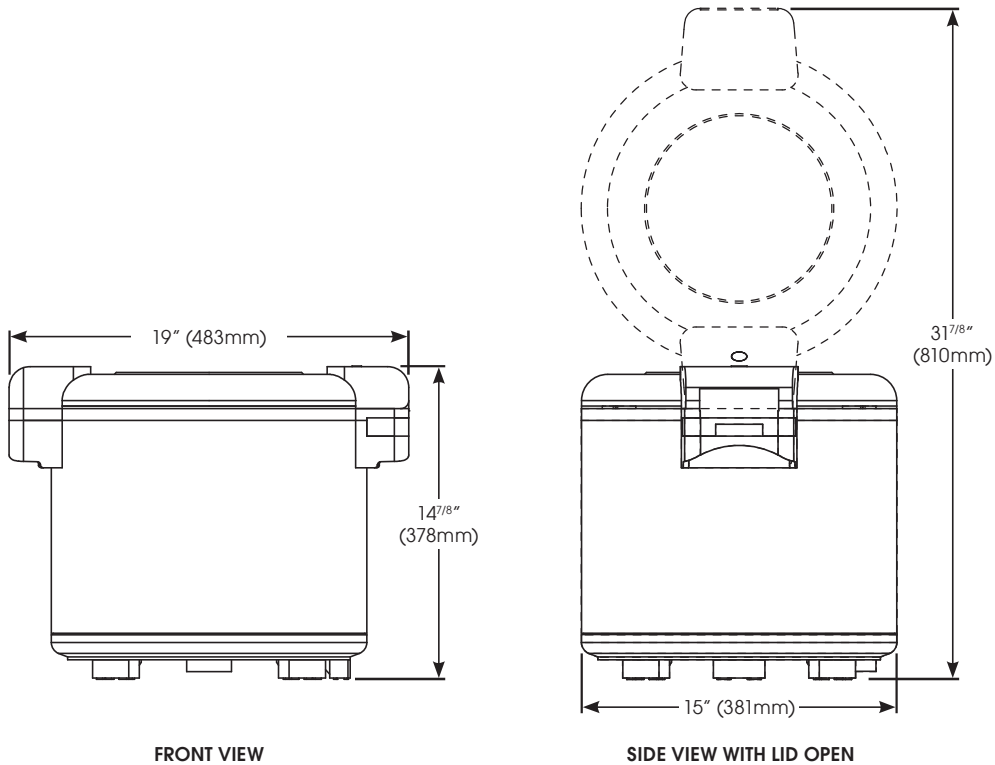

Headquarters: 888-946-2682
Showroom: 786-536-4656

equipsales@wincous.com

www.wincous.com

o Lodi, New Jersey
o Miami, Florida
o Las Vegas, Nevada

Winco® 100 Cup Rice Warmer with Hinged Lid

Model: RW-S451

Specifications

MODEL	DESCRIPTION	OVERALL DIMENSIONS			VOLTS	HZ	WATTS	AMPS	PLUG	SHIP WEIGHT
		LENGTH	DEPTH	HEIGHT						
RW-S451	Rice Warmer with Hinged Lid	19" (483mm)	15" (381mm)	14-7/8" (378mm)	120	60	103	0.8	NEMA 5-15P	20.7 lbs (9.4 kgs)