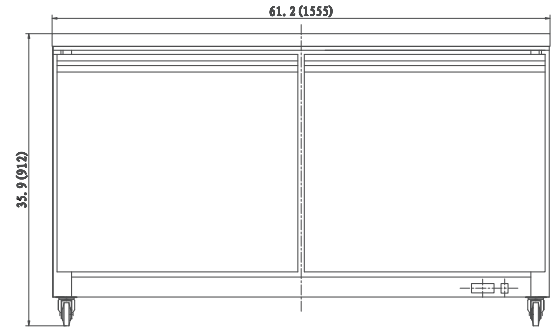

CONFORMS TO NSF/ANSI STD 7

Customer Service (704) 900-2068 - www.entree.biz - greatfoods@entree.biz

Intertek

Intertek

REFRIGERATION

DETAILS AND DIMENSIONS

Model	Doors	Shelves	Cabinet Dim (inches)			HP	Voltage	Amps	NEMA Plug	Cord Length	Crated Weight
			L	D	H						
UR27-ES-HC	1	1	27.8	31.0	35.4	3/8	115/60/1	1.5	5-15P	10	243
UR48-ES-HC	2	2	48.2	31.0	35.4	3/8	115/60/1	3.0	5-15P	10	300
UR61-ES-HC	2	2	61.2	31.0	35.4	3/8	115/60/1	3.0	5-15P	10	330
UR72-HC	3	3	71.7	29.9	39.4	3/8	115/60/1	3.5	5-15P	10	380