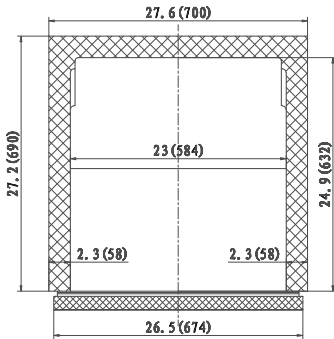

*Not suitable for installation in a non-commercial or residential applications.

Items	Description	Items	Description
Front, top & sides	Stainless steel	Temperature control	Solid state thermostat/Digital display
Doors	Stainless steel / ABS liner	Approvals	ETL Listed
External back	Aluminum	Refrigerating system	Capillary tube
Cabinet interior	ABS	Refrigerant	R600A
Interior floor	Stainless steel	Temperature range	34°F to 38°F
Insulation	Polyurethane (CFC free)	Evaporator	Powder coated aluminum/copper
Shelves	Heavy duty, PVC coating	Condensing unit	Rear mounted

CONFORMS TO NSF/ANSI STD 7

Customer Service (704) 900-2068 - www.entree.biz - greatfoods@entree.biz

Intertek

Intertek

REFRIGERATION

DETAILS AND DIMENSIONS

Model	Doors	Shelves	Cabinet Dim (inches)			HP	Voltage	Amps	NEMA Plug	Cord Length	Crated Weight
			L	D	H						
UR27-ES-HC	1	1	27.8	31.0	35.4	3/8	115/60/1	1.5	5-15P	10	243
UR48-ES-HC	2	2	48.2	31.0	35.4	3/8	115/60/1	3.0	5-15P	10	300
UR61-ES-HC	2	2	61.2	31.0	35.4	3/8	115/60/1	3.0	5-15P	10	330
UR72-HC	3	3	71.7	29.9	39.4	3/8	115/60/1	3.5	5-15P	10	380