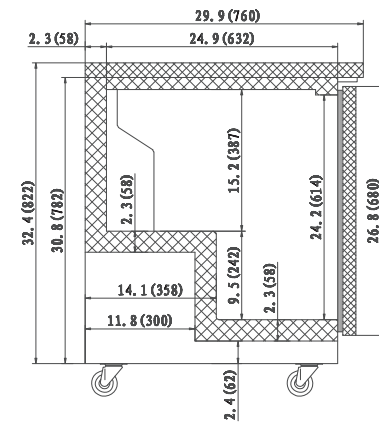

*Not suitable for installation in a non-commercial or residential applications.

Items	Description	Items	Description
Front, top & sides	Stainless steel	Temperature control	Solid state thermostat/Digital display
Doors	Stainless steel / ABS liner	Approvals	ETL Listed
External back	Aluminum	Refrigerating system	Capillary tube
Cabinet interior	ABS	Refrigerant	R600A
Interior floor	Stainless steel	Temperature range	34°F to 38°F
Insulation	Polyurethane (CFC free)	Evaporator	Powder coated aluminum/copper
Shelves	Heavy duty, PVC coating	Condensing unit	Rear mounted

CONFORMS TO NSF/ANSI STD 7

Customer Service (704) 900-2068 - www.entree.biz - greatfoods@entree.biz

Intertek

Intertek

REFRIGERATION

DETAILS AND DIMENSIONS

Model	Doors	Shelves	Cabinet Dim (inches)			HP	Voltage	Amps	NEMA Plug	Cord Length	Crated Weight
			L	D	H						
UR27-ES-HC	1	1	27.8	31.0	35.4	3/8	115/60/1	1.5	5-15P	10	243
UR48-ES-HC	2	2	48.2	31.0	35.4	3/8	115/60/1	3.0	5-15P	10	300
UR61-ES-HC	2	2	61.2	31.0	35.4	3/8	115/60/1	3.0	5-15P	10	330
UR72-HC	3	3	71.7	29.9	39.4	3/8	115/60/1	3.5	5-15P	10	380