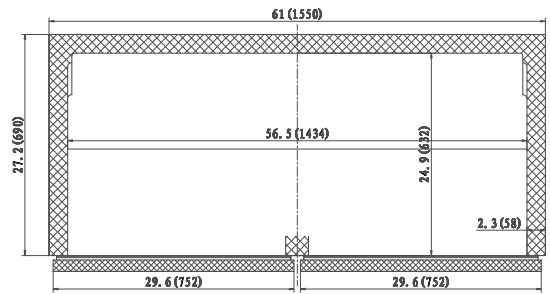

*Not suitable for installation in a non-commercial or residential applications.

Items	Description	Items	Description
Front, top & sides	Stainless steel	Temperature control	Solid state thermostat/Digital display
Doors	Stainless steel / ABS liner	Approvals	ETL Listed
External back	Aluminum	Refrigerating system	Capillary tube
Cabinet interior	ABS	Refrigerant	R600A
Interior floor	Stainless steel	Temperature range	34°F to 38°F
Insulation	Polyurethane (CFC free)	Evaporator	Powder coated aluminum/copper
Shelves	Heavy duty, PVC coating	Condensing unit	Rear mounted

CONFORMS TO NSF/ANSI STD 7

Customer Service (704) 900-2068 - www.entree.biz - greatfoods@entree.biz

Intertek

Intertek

REFRIGERATION

DETAILS AND DIMENSIONS

Model	Doors	Shelves	Cabinet Dim (inches)			HP	Voltage	Amps	NEMA Plug	Cord Length	Crated Weight
			L	D	H						
UR27-ES-HC	1	1	27.8	31.0	35.4	3/8	115/60/1	1.5	5-15P	10	243
UR48-ES-HC	2	2	48.2	31.0	35.4	3/8	115/60/1	3.0	5-15P	10	300
UR61-ES-HC	2	2	61.2	31.0	35.4	3/8	115/60/1	3.0	5-15P	10	330
UR72-HC	3	3	71.7	29.9	39.4	3/8	115/60/1	3.5	5-15P	10	380