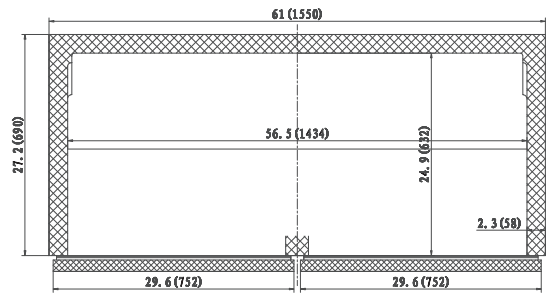

# DETAILS AND DIMENSIONS

Model	Doors	Shelves	Cabinet Dim (inches)			HP	Voltage	Amps	NEMA Plug	Cord Length	Crated Weight
			L	D	H						
UR27-ES-HC	1	1	27.8	31.0	35.4	3/8	115/60/1	1.5	5-15P	10	243
UR48-ES-HC	2	2	48.2	31.0	35.4	3/8	115/60/1	3.0	5-15P	10	300
UR61-ES-HC	2	2	61.2	31.0	35.4	3/8	115/60/1	3.0	5-15P	10	330
UR72-HC	3	3	71.7	29.9	39.4	3/8	115/60/1	3.5	5-15P	10	380