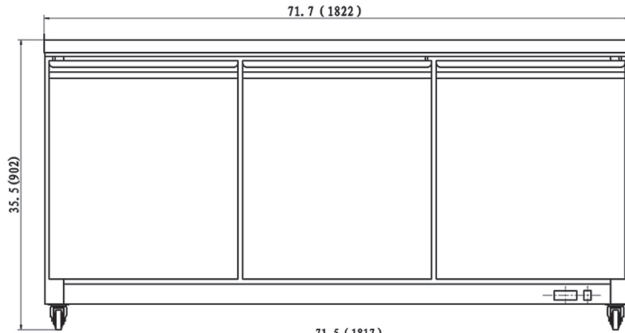

# DETAILS AND DIMENSIONS

Model	Doors	Shelves	Cabinet Dim (inches)			HP	Voltage	Amps	NEMA Plug	Cord Length	Crated Weight
			L	D	H						
UR27-ES-HC	1	1	27.8	31.0	35.4	3/8	115/60/1	1.5	5-15P	10	243
UR48-ES-HC	2	2	48.2	31.0	35.4	3/8	115/60/1	3.0	5-15P	10	300
UR61-ES-HC	2	2	61.2	31.0	35.4	3/8	115/60/1	3.0	5-15P	10	330
UR72-HC	3	3	71.7	29.9	39.4	3/8	115/60/1	3.5	5-15P	10	380