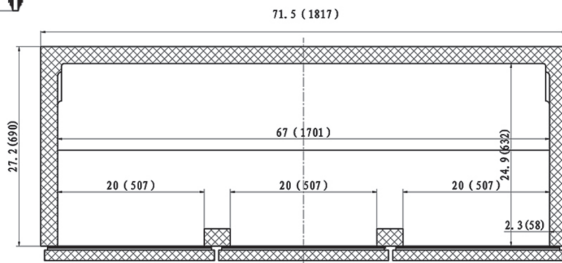

# DETAILS AND DIMENSIONS

Model	Doors	Shelves	Cabinet Dim (inches)			HP	Voltage	Amps	NEMA Plug	Cord Length	Crated Weight
			L	D	H						
UR27-ES-HC	1	1	27.8	31.0	35.4	3/8	115/60/1	1.5	5-15P	10	243
UR48-ES-HC	2	2	48.2	31.0	35.4	3/8	115/60/1	3.0	5-15P	10	300
UR61-ES-HC	2	2	61.2	31.0	35.4	3/8	115/60/1	3.0	5-15P	10	330
UR72-HC	3	3	71.7	29.9	39.4	3/8	115/60/1	3.5	5-15P	10	380