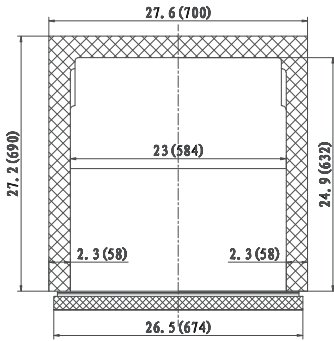

# DETAILS AND DIMENSIONS

Model	Doors	Shelves	Cabinet Dim (inches)			HP	Voltage	Amps	NEMA Plug	Cord Length	Crated Weight
			L	D	H						
UR27-ES-HC	1	1	27.8	31.0	35.4	3/8	115/60/1	1.5	5-15P	10	243
UR48-ES-HC	2	2	48.2	31.0	35.4	3/8	115/60/1	3.0	5-15P	10	300
UR61-ES-HC	2	2	61.2	31.0	35.4	3/8	115/60/1	3.0	5-15P	10	330
UR72-HC	3	3	71.7	29.9	39.4	3/8	115/60/1	3.5	5-15P	10	380