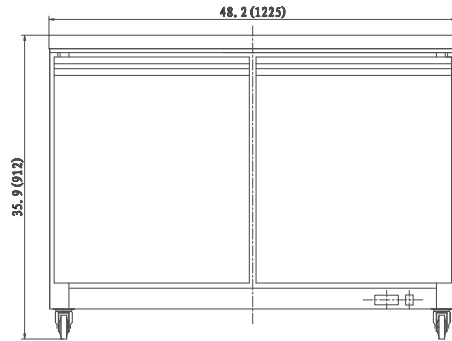

# DETAILS AND DIMENSIONS

Model	Doors	Shelves	Cabinet Dim (inches)			HP	Voltage	Amps	NEMA Plug	Cord Length	Crated Weight
			L	D	H						
UR27-ES-HC	1	1	27.8	31.0	35.4	3/8	115/60/1	1.5	5-15P	10	243
UR48-ES-HC	2	2	48.2	31.0	35.4	3/8	115/60/1	3.0	5-15P	10	300
UR61-ES-HC	2	2	61.2	31.0	35.4	3/8	115/60/1	3.0	5-15P	10	330
UR72-HC	3	3	71.7	29.9	39.4	3/8	115/60/1	3.5	5-15P	10	380