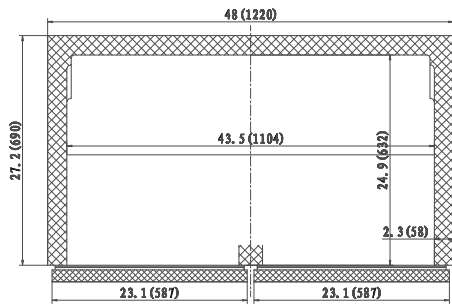

# DETAILS AND DIMENSIONS

Model	Doors	Shelves	Cabinet Dim (inches)			HP	Voltage	Amps	NEMA Plug	Cord Length	Crated Weight
			L	D	H						
UR27-ES-HC	1	1	27.8	31.0	35.4	3/8	115/60/1	1.5	5-15P	10	243
UR48-ES-HC	2	2	48.2	31.0	35.4	3/8	115/60/1	3.0	5-15P	10	300
UR61-ES-HC	2	2	61.2	31.0	35.4	3/8	115/60/1	3.0	5-15P	10	330
UR72-HC	3	3	71.7	29.9	39.4	3/8	115/60/1	3.5	5-15P	10	380