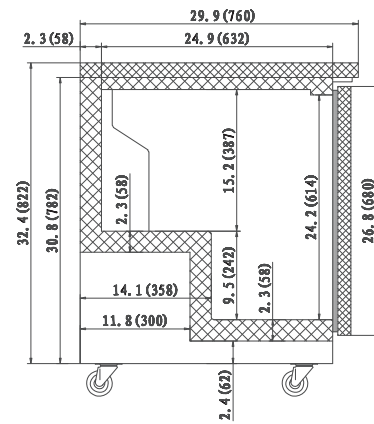

# DETAILS AND DIMENSIONS

Model	Doors	Shelves	Cabinet Dim (inches)			HP	Voltage	Amps	NEMA Plug	Cord Length	Crated Weight
			L	D	H						
UR27-ES-HC	1	1	27.8	31.0	35.4	3/8	115/60/1	1.5	5-15P	10	243
UR48-ES-HC	2	2	48.2	31.0	35.4	3/8	115/60/1	3.0	5-15P	10	300
UR61-ES-HC	2	2	61.2	31.0	35.4	3/8	115/60/1	3.0	5-15P	10	330
UR72-HC	3	3	71.7	29.9	39.4	3/8	115/60/1	3.5	5-15P	10	380