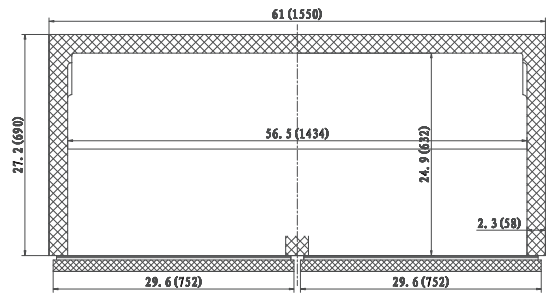

# DETAILS AND DIMENSIONS

Model	Doors	Shelves	Cabinet Dim (inches)			HP	Voltage	Amps	NEMA Plug	Cord Length	Crated Weight
			L	D	H						
UR27-ES-HC	1	1	27.8	31.0	35.4	3/8	115/60/1	1.5	5-15P	10	243
UR48-ES-HC	2	2	48.2	31.0	35.4	3/8	115/60/1	3.0	5-15P	10	300
UR61-ES-HC	2	2	61.2	31.0	35.4	3/8	115/60/1	3.0	5-15P	10	330
UR72-HC	3	3	71.7	29.9	39.4	3/8	115/60/1	3.5	5-15P	10	380