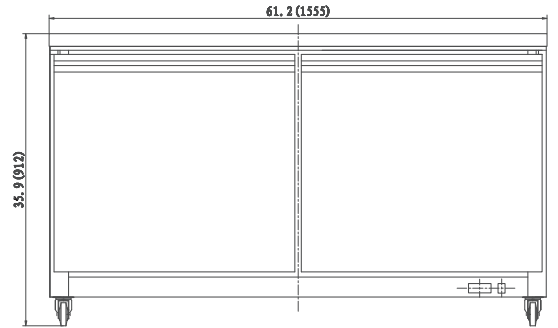

# DETAILS AND DIMENSIONS

Model	Doors	Shelves	Cabinet Dim (inches)			HP	Voltage	Amps	NEMA Plug	Cord Length	Crated Weight
			L	D	H						
UR27-ES-HC	1	1	27.8	31.0	35.4	3/8	115/60/1	1.5	5-15P	10	243
UR48-ES-HC	2	2	48.2	31.0	35.4	3/8	115/60/1	3.0	5-15P	10	300
UR61-ES-HC	2	2	61.2	31.0	35.4	3/8	115/60/1	3.0	5-15P	10	330
UR72-HC	3	3	71.7	29.9	39.4	3/8	115/60/1	3.5	5-15P	10	380