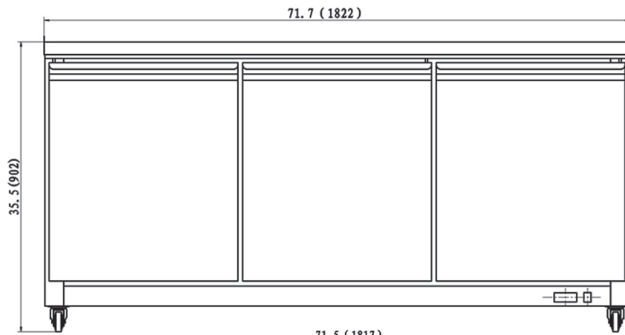

# DETAILS AND DIMENSIONS

Model	Doors	Shelves	Cabinet Dim (inches)			HP	Voltage	Amps	NEMA Plug	Cord Length	Crated Weight
			L	D	H						
UR27-ES-HC	1	1	27.8	31.0	35.4	3/8	115/60/1	1.5	5-15P	10	243
UR48-ES-HC	2	2	48.2	31.0	35.4	3/8	115/60/1	3.0	5-15P	10	300
UR61-ES-HC	2	2	61.2	31.0	35.4	3/8	115/60/1	3.0	5-15P	10	330
UR72-HC	3	3	71.7	29.9	39.4	3/8	115/60/1	3.5	5-15P	10	380