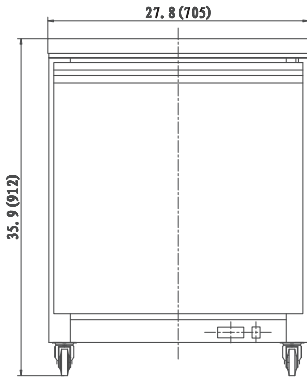

# DETAILS AND DIMENSIONS

Model	Doors	Shelves	Cabinet Dim (inches)			HP	Voltage	Amps	NEMA Plug	Cord Length	Crated Weight
			L	D	H						
UR27-ES-HC	1	1	27.8	31.0	35.4	3/8	115/60/1	1.5	5-15P	10	243
UR48-ES-HC	2	2	48.2	31.0	35.4	3/8	115/60/1	3.0	5-15P	10	300
UR61-ES-HC	2	2	61.2	31.0	35.4	3/8	115/60/1	3.0	5-15P	10	330
UR72-HC	3	3	71.7	29.9	39.4	3/8	115/60/1	3.5	5-15P	10	380