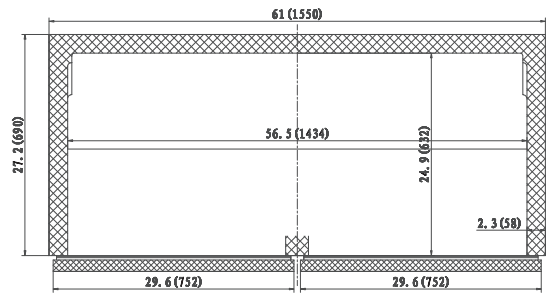

Series "A"

Undercounter Refrigerators

Model	Size
UR27-ES-HC	27" Unit
UR48-ES-HC	48" Unit
UR61-ES-HC	61" Unit
UR72-HC	72" Unit

STANDARD FEATURES

- Solid state thermostat with digital display
- Stainless steel front & sides
- Add "-SI" to the model number for stainless steel interior.
Example: UR27-ES-SI-HC
- Self closing doors remain open past 90°
- Environmentally friendly R600A
- EZ slide out condenser
- Whisper quiet
- Solid construction
- Full length integrated door handle
- Casters with two front brakes
- Cool air intake
- 2" clearance back and sides
- UR27-ES-HC, UR48-ES-HC, and UR61-ES-HC are Energy Star 5.0 Approved

CONFORMS TO NSF/ANSI STD 7

Customer Service (704) 900-2068 - www.entree.biz - greatfoods@entree.biz

Intertek

Intertek

REFRIGERATION

DETAILS AND DIMENSIONS

Model	Doors	Shelves	Cabinet Dim (inches)			HP	Voltage	Amps	NEMA Plug	Cord Length	Crated Weight
			L	D	H						
UR27-ES-HC	1	1	27.8	31.0	35.4	3/8	115/60/1	1.5	5-15P	10	243
UR48-ES-HC	2	2	48.2	31.0	35.4	3/8	115/60/1	3.0	5-15P	10	300
UR61-ES-HC	2	2	61.2	31.0	35.4	3/8	115/60/1	3.0	5-15P	10	330
UR72-HC	3	3	71.7	29.9	39.4	3/8	115/60/1	3.5	5-15P	10	380