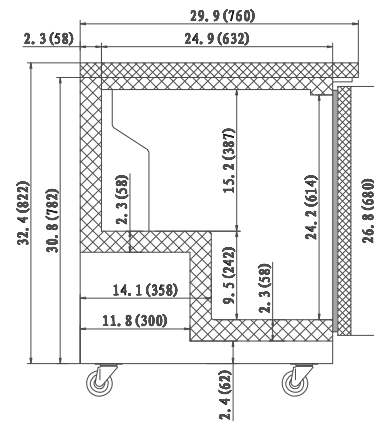

*Not suitable for installation in a non-commercial or residential applications.

Items	Description	Items	Description
Front, top & sides	Stainless steel	Temperature control	Solid state thermostat/Digital display
Doors	Stainless steel / ABS liner	Approvals	ETL Listed
External back	Aluminum	Refrigerating system	Capillary tube
Cabinet interior	ABS	Refrigerant	R600A
Interior floor	Stainless steel	Temperature range	34°F to 38°F
Insulation	Polyurethane (CFC free)	Evaporator	Powder coated aluminum/copper
Shelves	Heavy duty, PVC coating	Condensing unit	Rear mounted

CONFORMS TO NSF/ANSI STD 7

Customer Service (704) 900-2068 - www.entree.biz - greatfoods@entree.biz

Intertek

Intertek

REFRIGERATION

DETAILS AND DIMENSIONS

Model	Doors	Shelves	Cabinet Dim (inches)			HP	Voltage	Amps	NEMA Plug	Cord Length	Crated Weight
			L	D	H						
UR27-ES-HC	1	1	27.8	31.0	35.4	3/8	115/60/1	1.5	5-15P	10	243
UR48-ES-HC	2	2	48.2	31.0	35.4	3/8	115/60/1	3.0	5-15P	10	300
UR61-ES-HC	2	2	61.2	31.0	35.4	3/8	115/60/1	3.0	5-15P	10	330
UR72-HC	3	3	71.7	29.9	39.4	3/8	115/60/1	3.5	5-15P	10	380