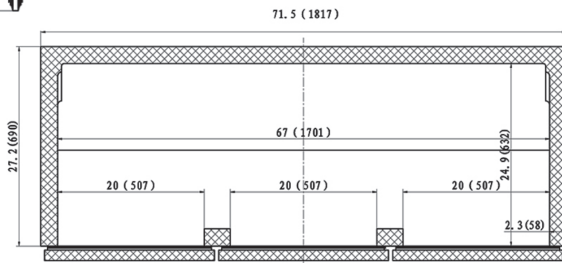

CONFORMS TO NSF/ANSI STD 7

Customer Service (704) 900-2068 - www.entree.biz - greatfoods@entree.biz

Intertek

Intertek

REFRIGERATION

DETAILS AND DIMENSIONS

Model	Doors	Shelves	Cabinet Dim (inches)			HP	Voltage	Amps	NEMA Plug	Cord Length	Crated Weight
			L	D	H						
UR27-ES-HC	1	1	27.8	31.0	35.4	3/8	115/60/1	1.5	5-15P	10	243
UR48-ES-HC	2	2	48.2	31.0	35.4	3/8	115/60/1	3.0	5-15P	10	300
UR61-ES-HC	2	2	61.2	31.0	35.4	3/8	115/60/1	3.0	5-15P	10	330
UR72-HC	3	3	71.7	29.9	39.4	3/8	115/60/1	3.5	5-15P	10	380