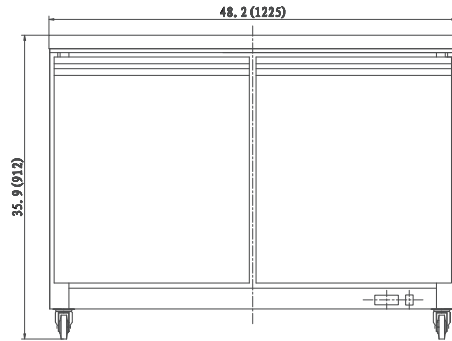

CONFORMS TO NSF/ANSI STD 7

Customer Service (704) 900-2068 - www.entree.biz - greatfoods@entree.biz

Intertek

Intertek

REFRIGERATION

DETAILS AND DIMENSIONS

Model	Doors	Shelves	Cabinet Dim (inches)			HP	Voltage	Amps	NEMA Plug	Cord Length	Crated Weight
			L	D	H						
UR27-ES-HC	1	1	27.8	31.0	35.4	3/8	115/60/1	1.5	5-15P	10	243
UR48-ES-HC	2	2	48.2	31.0	35.4	3/8	115/60/1	3.0	5-15P	10	300
UR61-ES-HC	2	2	61.2	31.0	35.4	3/8	115/60/1	3.0	5-15P	10	330
UR72-HC	3	3	71.7	29.9	39.4	3/8	115/60/1	3.5	5-15P	10	380