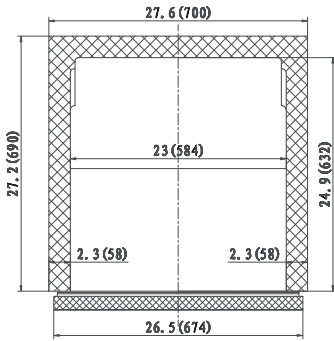

*Not suitable for installation in a non-commercial or residential applications.

Items	Description	Items	Description
Front, top & sides	Stainless steel	Temperature control	Solid state thermostat/Digital display
Doors	Stainless steel / ABS liner	Approvals	ETL Listed
External back	Aluminum	Refrigerating system	Capillary tube
Cabinet interior	ABS	Refrigerant	R600A
Interior floor	Stainless steel	Temperature range	34°F to 38°F
Insulation	Polyurethane (CFC free)	Evaporator	Powder coated aluminum/copper
Shelves	Heavy duty, PVC coating	Condensing unit	Rear mounted

CONFORMS TO NSF/ANSI STD 7

Customer Service (704) 900-2068 - www.entree.biz - greatfoods@entree.biz

Intertek

Intertek

REFRIGERATION

DETAILS AND DIMENSIONS

Model	Doors	Shelves	Cabinet Dim (inches)			HP	Voltage	Amps	NEMA Plug	Cord Length	Crated Weight
			L	D	H						
UR27-ES-HC	1	1	27.8	31.0	35.4	3/8	115/60/1	1.5	5-15P	10	243
UR48-ES-HC	2	2	48.2	31.0	35.4	3/8	115/60/1	3.0	5-15P	10	300
UR61-ES-HC	2	2	61.2	31.0	35.4	3/8	115/60/1	3.0	5-15P	10	330
UR72-HC	3	3	71.7	29.9	39.4	3/8	115/60/1	3.5	5-15P	10	380