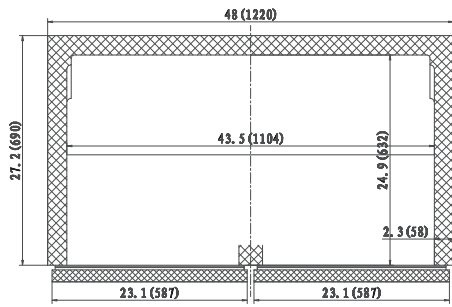

CONFORMS TO NSF/ANSI STD 7

Customer Service (704) 900-2068 - www.entree.biz - greatfoods@entree.biz

Intertek

Intertek

REFRIGERATION

DETAILS AND DIMENSIONS

Model	Doors	Shelves	Cabinet Dim (inches)			HP	Voltage	Amps	NEMA Plug	Cord Length	Crated Weight
			L	D	H						
UR27-ES-HC	1	1	27.8	31.0	35.4	3/8	115/60/1	1.5	5-15P	10	243
UR48-ES-HC	2	2	48.2	31.0	35.4	3/8	115/60/1	3.0	5-15P	10	300
UR61-ES-HC	2	2	61.2	31.0	35.4	3/8	115/60/1	3.0	5-15P	10	330
UR72-HC	3	3	71.7	29.9	39.4	3/8	115/60/1	3.5	5-15P	10	380