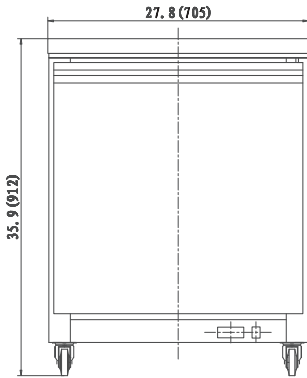

CONFORMS TO NSF/ANSI STD 7

Customer Service (704) 900-2068 - www.entree.biz - greatfoods@entree.biz

Intertek

Intertek

REFRIGERATION

DETAILS AND DIMENSIONS

Model	Doors	Shelves	Cabinet Dim (inches)			HP	Voltage	Amps	NEMA Plug	Cord Length	Crated Weight
			L	D	H						
UR27-ES-HC	1	1	27.8	31.0	35.4	3/8	115/60/1	1.5	5-15P	10	243
UR48-ES-HC	2	2	48.2	31.0	35.4	3/8	115/60/1	3.0	5-15P	10	300
UR61-ES-HC	2	2	61.2	31.0	35.4	3/8	115/60/1	3.0	5-15P	10	330
UR72-HC	3	3	71.7	29.9	39.4	3/8	115/60/1	3.5	5-15P	10	380