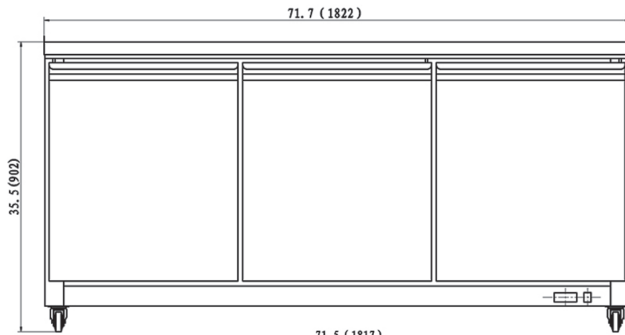

CONFORMS TO NSF/ANSI STD 7

Customer Service (704) 900-2068 - www.entree.biz - greatfoods@entree.biz

Intertek

Intertek

REFRIGERATION

DETAILS AND DIMENSIONS

Model	Doors	Shelves	Cabinet Dim (inches)			HP	Voltage	Amps	NEMA Plug	Cord Length	Crated Weight
			L	D	H						
UR27-ES-HC	1	1	27.8	31.0	35.4	3/8	115/60/1	1.5	5-15P	10	243
UR48-ES-HC	2	2	48.2	31.0	35.4	3/8	115/60/1	3.0	5-15P	10	300
UR61-ES-HC	2	2	61.2	31.0	35.4	3/8	115/60/1	3.0	5-15P	10	330
UR72-HC	3	3	71.7	29.9	39.4	3/8	115/60/1	3.5	5-15P	10	380