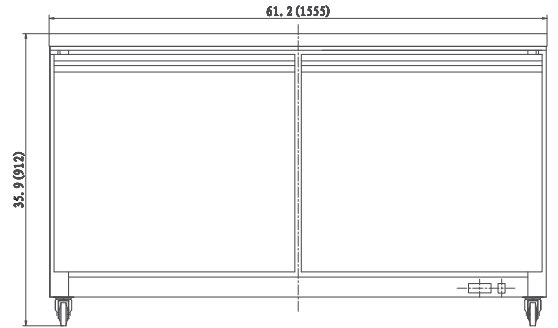

CONFORMS TO NSF/ANSI STD 7

Customer Service (704) 900-2068 - www.entree.biz - greatfoods@entree.biz

Intertek

Intertek

REFRIGERATION

DETAILS AND DIMENSIONS

Model	Doors	Shelves	Cabinet Dim (inches)			HP	Voltage	Amps	NEMA Plug	Cord Length	Crated Weight
			L	D	H						
UR27-ES-HC	1	1	27.8	31.0	35.4	3/8	115/60/1	1.5	5-15P	10	243
UR48-ES-HC	2	2	48.2	31.0	35.4	3/8	115/60/1	3.0	5-15P	10	300
UR61-ES-HC	2	2	61.2	31.0	35.4	3/8	115/60/1	3.0	5-15P	10	330
UR72-HC	3	3	71.7	29.9	39.4	3/8	115/60/1	3.5	5-15P	10	380